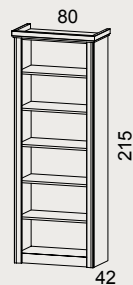

REF.		A	B
0530	Cabecero ANGLE 150 CM Headboard mod. ANGLE 150 CM	137	151
0531	Cabecero ANGLE 135 CM Headboard mod. ANGLE 135 CM	129	142

REF.		A	B
0532	Armario 2P corredera FROM Wardrobe 2 sliding door FROM (no incluye cajonera int.)	432	475

REF.		A	B
0533	Cajonera int. arm corredera FROM Interior drawer Wardrobe sliding door FROM	58	64

REF.		A	B
0534	Armario 1P/1C Der-Izq FROM Wardrobe 1door / 1 Drawer FROM	213	234

REF.		A	B
0536	Estanteria Vertical From Bookcase From	155	171

REF.		A	B
0538	Galeria Arcón Lateral 90 CM Lateral chest 90 CM	122	134
0539	Galeria Arcón Lateral 105 CM Lateral chest 105 CM	125	138

REF.		A	B
0755	Book 2C y hueco FROM Desk chest of 2dr/1space FROM	94	103
0657	Banquillo mesa estudio Bench to desk	22	24

REF.		A	B
0560	Cubo Estanteria 62 Cm Bookcase Cube 62 Cm	25	28

REF.		A	B
0045	Estante 107cm Shelf 107cm	14	15
0559	Estante 119cm Shelf 119cm	20	22
0046	Estante 140cm Shelf 140cm	23	25

REF.		A	B
0554	Tapa rincon 120 Der. 140 Izq. Corner worktop 120 right 140 left	49	54
0555	Tapa rincon 140 Der. 120 Izq. Corner worktop 140 right 120 left	49	54
0556	Tapa rincon 120 Der. 180 Izq. Corner worktop 120 right 180 left	60	66
0557	Tapa rincon 180 Der. 120 Izq. Corner worktop 180 right 120 left	60	66