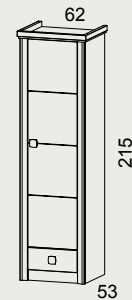

REF.		A	B
0530	Cabecero ANGLE 150 CM Headboard mod. ANGLE 150 CM	137	151
0531	Cabecero ANGLE 135 CM Headboard mod. ANGLE 135 CM	129	142

REF.		A	B
0532	Armario 2P corredera FROM Wardrobe 2 sliding door FROM (no incluye cajonera int.)	432	475

REF.		A	B
0533	Cajonera int. arm corredera FROM Interior drawer Wardrobe sliding door FROM	58	64

REF.		A	B
0534	Armario 1P/1C Der-Izq FROM Wardrobe 1door / 1 Drawer FROM	213	234

REF.		A	B
0536	Estanteria Vertical From Bookcase From	155	171

REF.		A	B
0538	Galeria Arcón Lateral 90 CM Lateral chest 90 CM	122	134
0539	Galeria Arcón Lateral 105 CM Lateral chest 105 CM	125	138

REF.		A	B
0755	Book 2C y hueco FROM Desk chest of 2dr/1space FROM	94	103
0657	Banquillo mesa estudio Bench to desk	22	24

REF.		A	B
0560	Cubo Estanteria 62 Cm Bookcase Cube 62 Cm	25	28

REF.		A	B
0045	Estante 107cm Shelf 107cm	14	15
0559	Estante 119cm Shelf 119cm	20	22
0046	Estante 140cm Shelf 140cm	23	25

REF.		A	B
0554	Tapa rincon 120 Der. 140 Izq. Corner worktop 120 right 140 left	49	54
0555	Tapa rincon 140 Der. 120 Izq. Corner worktop 140 right 120 left	49	54
0556	Tapa rincon 120 Der. 180 Izq. Corner worktop 120 right 180 left	60	66
0557	Tapa rincon 180 Der. 120 Izq. Corner worktop 180 right 120 left	60	66