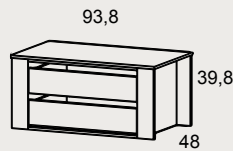

REF.		A	B
0530	Cabecero ANGLE 150 CM Headboard mod. ANGLE 150 CM	137	151
0531	Cabecero ANGLE 135 CM Headboard mod. ANGLE 135 CM	129	142

REF.		A	B
0532	Armario 2P corredera FROM Wardrobe 2 sliding door FROM (no incluye cajonera int.)	432	475

REF.		A	B
0533	Cajonera int. arm corredera FROM Interior drawer Wardrobe sliding door FROM	58	64

REF.		A	B
0534	Armario 1P/1C Der-Izq FROM Wardrobe 1door / 1 Drawer FROM	213	234

REF.		A	B
0536	Estanteria Vertical From Bookcase From	155	171

REF.		A	B
0538	Galeria Arcón Lateral 90 CM Lateral chest 90 CM	122	134
0539	Galeria Arcón Lateral 105 CM Lateral chest 105 CM	125	138

REF.		A	B
0755	Book 2C y hueco FROM Desk chest of 2dr/1space FROM	94	103
0657	Banquillo mesa estudio Bench to desk	22	24