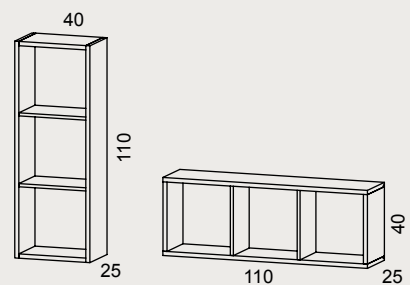

REF.		A	B
0530	Cabecero ANGLE 150 CM Headboard mod. ANGLE 150 CM	137	151
0531	Cabecero ANGLE 135 CM Headboard mod. ANGLE 135 CM	129	142

REF.		A	B
0532	Armario 2P corredera FROM Wardrobe 2 sliding door FROM (no incluye cajonera int.)	432	475

REF.		A	B
0533	Cajonera int. arm corredera FROM Interior drawer Wardrobe sliding door FROM	58	64

REF.		A	B
0534	Armario 1P/1C Der-Izq FROM Wardrobe 1door / 1 Drawer FROM	213	234

REF.		A	B
0536	Estanteria Vertical From Bookcase From	155	171

REF.		A	B
0538	Galeria Arcón Lateral 90 CM Lateral chest 90 CM	122	134
0539	Galeria Arcón Lateral 105 CM Lateral chest 105 CM	125	138

REF.		A	B
0755	Book 2C y hueco FROM Desk chest of 2dr/1space FROM	94	103
0657	Banquillo mesa estudio Bench to desk	22	24

REF.		A	B
0537	Alto Estanteria (Vertical-Horizontal) High bookcase (vertical-horizontal)	43	47

REF.		A	B
0543	Nido Arcón Izq 2 CAMAS 90x190 CM VETA Left side trundle for chest 2 bed 90x190 CM VETA	211	232
0545	Nido Arcón Izq 2 CAMAS 105x190 CM VETA Left side trundle for chest 2 bed 105x190 CM VETA	222	244
0542	Nido Arcon Der 2 Camas 90x190 CM VETA Right side trundle for chest 2 bed 90x190 CM VETA	211	232
0544	Nido Arcon Der 2 Camas 105x190 CM VETA Right side trundle for chest 2 bed 105x190 CM VETA	222	244