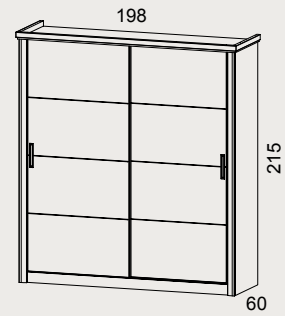

REF.		A	B
0530	Cabecero ANGLE 150 CM Headboard mod. ANGLE 150 CM	137	151
0531	Cabecero ANGLE 135 CM Headboard mod. ANGLE 135 CM	129	142

REF.		A	B
0532	Armario 2P corredera FROM Wardrobe 2 sliding door FROM (no incluye cajonera int.)	432	475

REF.		A	B
0533	Cajonera int. arm corredera FROM Interior drawer Wardrobe sliding door FROM	58	64

REF.		A	B
0534	Armario 1P/1C Der-Izq FROM Wardrobe 1door / 1 Drawer FROM	213	234

REF.		A	B
0536	Estanteria Vertical From Bookcase From	155	171

REF.		A	B
0538	Galeria Arcón Lateral 90 CM Lateral chest 90 CM	122	134
0539	Galeria Arcón Lateral 105 CM Lateral chest 105 CM	125	138

REF.		A	B
0755	Book 2C y hueco FROM Desk chest of 2dr/1space FROM	94	103
0657	Banquillo mesa estudio Bench to desk	22	24