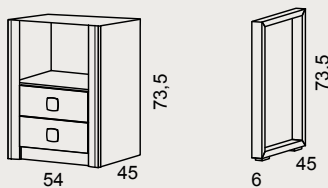

REF.		A	B
0530	Cabecero ANGLE 150 CM Headboard mod. ANGLE 150 CM	137	151
0531	Cabecero ANGLE 135 CM Headboard mod. ANGLE 135 CM	129	142

REF.		A	B
0532	Armario 2P corredera FROM Wardrobe 2 sliding door FROM (no incluye cajonera int.)	432	475

REF.		A	B
0533	Cajonera int. arm corredera FROM Interior drawer Wardrobe sliding door FROM	58	64

REF.		A	B
0534	Armario 1P/1C Der-Izq FROM Wardrobe 1door / 1 Drawer FROM	213	234

REF.		A	B
0536	Estanteria Vertical From Bookcase From	155	171

REF.		A	B
0538	Galeria Arcón Lateral 90 CM Lateral chest 90 CM	122	134
0539	Galeria Arcón Lateral 105 CM Lateral chest 105 CM	125	138

REF.		A	B
0755	Book 2C y hueco FROM Desk chest of 2dr/1space FROM	94	103
0657	Banquillo mesa estudio Bench to desk	22	24

REF.		A	B
0537	Alto Estanteria (Vertical-Horizontal) High bookcase (vertical-horizontal)	43	47

REF.		A	B
0543	Nido Arcón Izq 2 CAMAS 90x190 CM VETA Left side trundle for chest 2 bed 90x190 CM VETA	211	232
0545	Nido Arcón Izq 2 CAMAS 105x190 CM VETA Left side trundle for chest 2 bed 105x190 CM VETA	222	244
0542	Nido Arcon Der 2 Camas 90x190 CM VETA Right side trundle for chest 2 bed 90x190 CM VETA	211	232
0544	Nido Arcon Der 2 Camas 105x190 CM VETA Right side trundle for chest 2 bed 105x190 CM VETA	222	244