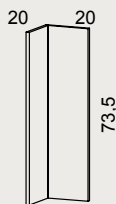

REF.		A	B
0552	Banquillo Escuadra (Tapa Rincón) Bench (Corner worktop)	12	13