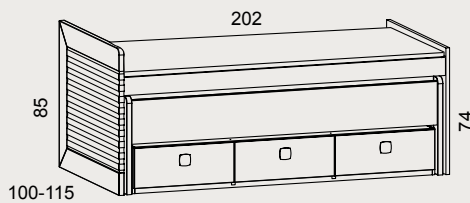

REF.		A	B
0549	Compacto Arcón Izq 2Camas / 3Caj 90x190 CM VETA Left side compact for chest 2 bed / 3 draw 90x190 CM VETA	420	462
0551	Compacto Arcón Izq 2Camas / 3Caj 105x190 CM VETA Left side compact for chest 2 bed / 3 draw 105x190 CM VETA	442	486
0548	Compacto Arcon Der 2Camas / 3Caj 90x190 CM VETA Right side trundle for chest 2 bed 90x190 CM VETA	420	462
0550	compacto arcon der 2camas / 3caj 105x190 CM VETA Right side compact for chest 2 bed / 3 draw 105x190 CM VETA	442	486