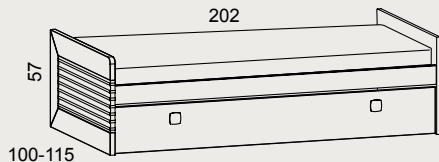

REF.		A	B
0543	Nido Arcón Izq 2 CAMAS 90x190 CM VETA Left side trundle for chest 2 bed 90x190 CM VETA	211	232
0545	Nido Arcón Izq 2 CAMAS 105x190 CM VETA Left side trundle for chest 2 bed 105x190 CM VETA	222	244
0542	Nido Arcon Der 2 Camas 90x190 CM VETA Right side trundle for chest 2 bed 90x190 CM VETA	211	232
0544	Nido Arcon Der 2 Camas 105x190 CM VETA Right side trundle for chest 2 bed 105x190 CM VETA	222	244