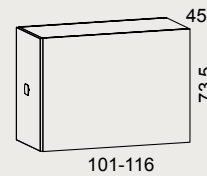

REF.		A	B
0530	Cabecero ANGLE 150 CM Headboard mod. ANGLE 150 CM	137	151
0531	Cabecero ANGLE 135 CM Headboard mod. ANGLE 135 CM	129	142

REF.		A	B
0532	Armario 2P corredera FROM Wardrobe 2 sliding door FROM (no incluye cajonera int.)	432	475

REF.		A	B
0533	Cajonera int. arm corredera FROM Interior drawer Wardrobe sliding door FROM	58	64

REF.		A	B
0534	Armario 1P/1C Der-Izq FROM Wardrobe 1door / 1 Drawer FROM	213	234

REF.		A	B
0536	Estanteria Vertical From Bookcase From	155	171

REF.		A	B
0538	Galeria Arcón Lateral 90 CM Lateral chest 90 CM	122	134
0539	Galeria Arcón Lateral 105 CM Lateral chest 105 CM	125	138

REF.		A	B
0755	Book 2C y hueco FROM Desk chest of 2dr/1space FROM	94	103
0657	Banquillo mesa estudio Bench to desk	22	24